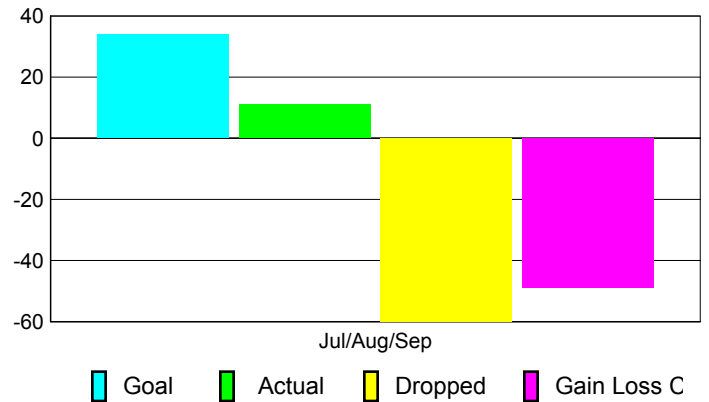

### YTD Status Quo Clubs 2010-2011

Status Quo Clubs Compared to Status Quo Members

## MEMBERSHIP

Membership Results  
2010-2011

Membership  
2009-2010

Month	Net Memb Goal	Actual New Memb	Actual Dropped Memb	Gain/Loss of Memb	Gain/Loss of Memb
Jul/Aug/Sep	34	11	-60	-49	-3
<b>Totals</b>	<b>34</b>	<b>11</b>	<b>-60</b>	<b>-49</b>	<b>-3</b>

### Membership Results 2010-2011

Goal, New, Dropped, Gain/Loss

### Comparison of Membership Gain/Loss

Current Year Compared to the Previous Year